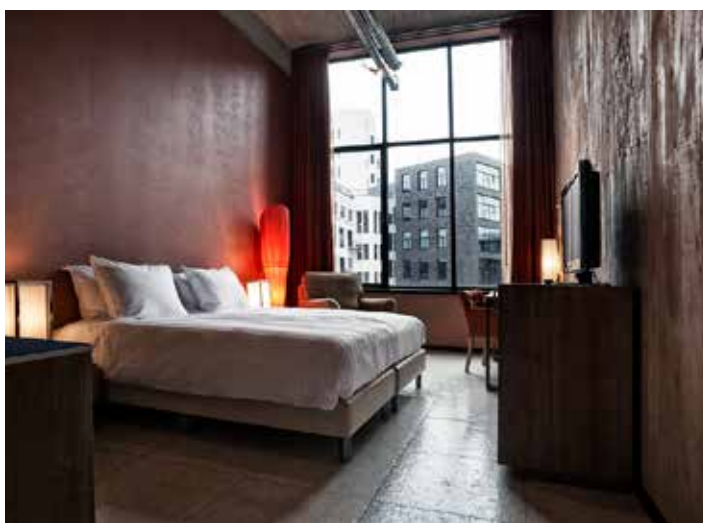

Lichttoren 22
5611 BJ Eindhoven

Room types

Discover a captivating hotel with three unique buildings. "Mathilde". Located above the Front-Office, facilitates Superior Rooms and Spa Superior Rooms. The "Lichttoren", an old Philips building, shares space with other parties and houses the Matchbox, Loft Superior, Junior Suite and the Spa Suite.

SUPERIOR ROOM

Our Superior Rooms (40 m2) are quirky and full of surprises. Every room is unique, which will give you an unforgettable experience! A breathtaking view over the center of Eindhoven or the Philips Stadium. Enjoy the modern facilities, a comfortable double bed and luxurious bathrooms with a bath and/or walk-in shower.

Room facilities

- ✓ WIFI
- ✓ COFFEE & TEA FACILITIES
- ✓ TV
- ✓ HAIRDRYER
- ✓ SAFE
- ✓ CLIMATE CONTROL SYSTEM
- ✓ LAUNDRY SERVICE

Room types

The 'Lichtplein' is only reachable via the Lichttoren and has a spa, gym and rooms such as Studios and Triple Superior Rooms. Experience the magic in this unique hotel!

SPA SUPERIOR

Indulge in luxury and relaxation in our beautiful rooms with King-size bed and private bubble bath. The Spa Superior, 40 m2 in size, offers an oasis of comfort and relaxation. Pamper yourself with unrivaled luxury as you enjoy the bubbling spa and breathtaking view over the city.